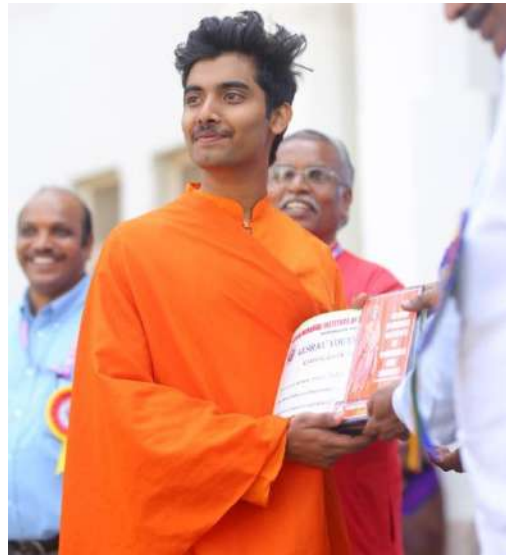

KESHAV MEMORIAL INSTITUTE OF COMMERCE & SCIENCES

(Affiliated to Osmania University)

A Unit of Keshav Memorial Educational Society

3-5-1026, Narayanaguda, Hyderabad - 500029 Ph : 040 2322 4651, 8331029974

E-mail : principal.kmics@gmail.com

Website : www.kmics.ac.in

ESTD. 1945

PRIZE DISTRIBUTIONS TO THE WINNERS AND RUNNERS OF THE COMPETITIONS

V. Senthil

PRINCIPAL

Keshav Memorial Institute of Commerce & Sciences
Narayanaguda, Hyderabad-500 029
College Code No: 1110/318